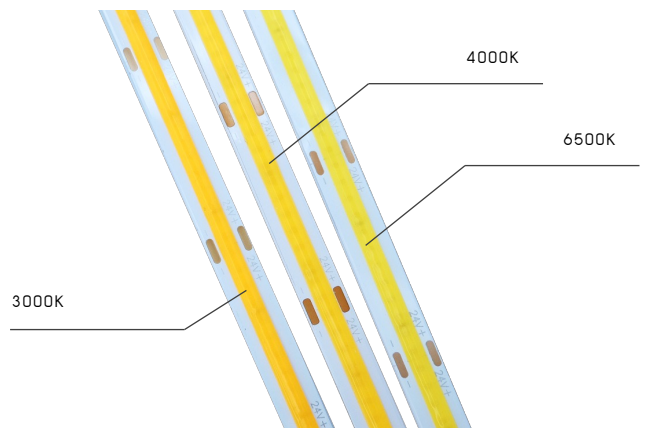

WATERPROOF COB

DOT
LESS

IP68

HIGH
LUMENS

LED STRIP LIGHTS

11w

5m.
roll

LED CHIP : COB 312leds

WATTS : 11W/m.

DIMENSION : PCB W : 10mm.

LUMENS : 1000lm./m.

BEAM ANGLE : 120D

IP RATING : IP68

Roll : 5m.

12V
DC

CODE